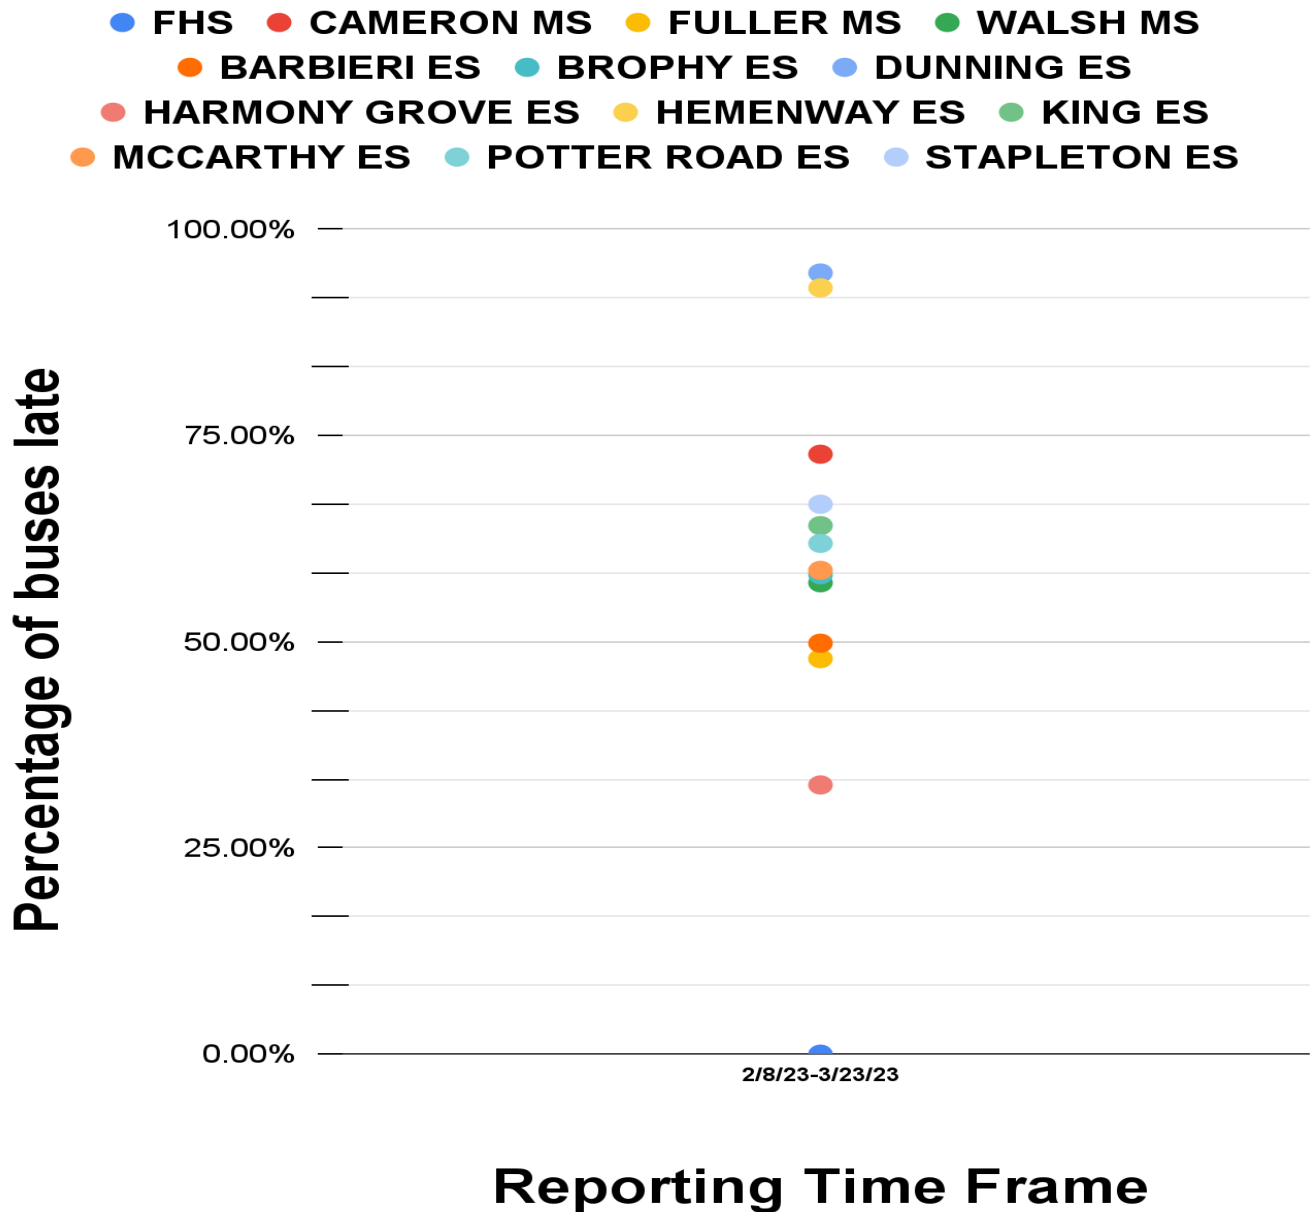

FPS Transportation On Time History - % of Buses to Arrive Late in PM