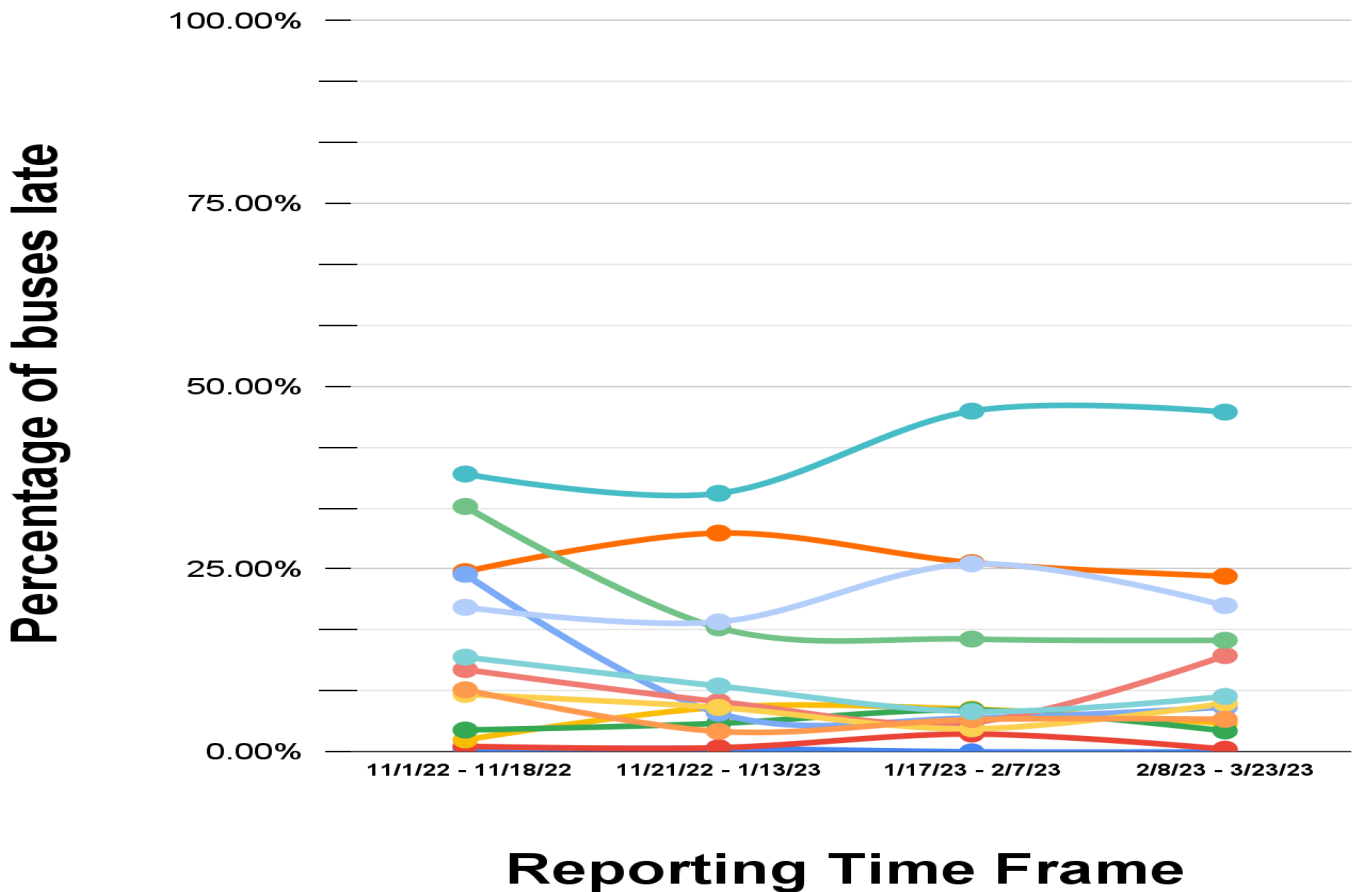

FPS Transportation On Time History - % of Buses to Arrive Late in AM

- FHS
- CAMERON MS
- FULLER MS
- WALSH MS
- BARBIERI ES
- BROPHY ES
- DUNNING ES
- HARMONY GROVE ES
- HEMENWAY ES
- KING ES
- MCCARTHY ES
- POTTER ROAD ES
- STAPLETON ES