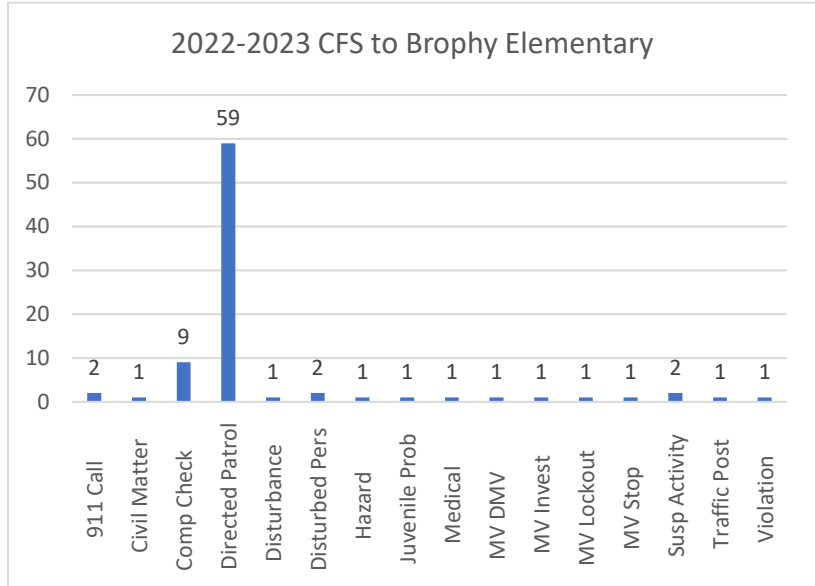

Nature	Count of Reports
ALARM BUSINESS	6
JUVENILE PROB	1
MV STOP	1
PROPERTY FOUND	1
WELL BEING CH	1
Grand Total	10

Arrests	Summons
0	1 (Traffic)

Brophy Elementary

575 Pleasant St

Nature	Count of CFS
911 Call	2
Civil Matter	1
Comp Check	9
Directed Patrol	59
Disturbance	1
Disturbed Pers	2
Hazard	1
Juvenile Prob	1
Medical	1
MV DMV	1
MV Invest	1
MV Lockout	1
MV Stop	1
Susp Activity	2
Traffic Post	1
Violation	1
Grand Total	85

Nature	Count of Reports
DISTURBED PERS	2
JUVENILE PROB	2
VIOLATION	1
Grand Total	5

Arrests	Summons
1	0

Cameron Middle School 215 Elm St

Nature	Count of CFS
911 Call	5
Alarm Business	2
Comp Check	3
Directed Patrol	5
Disturbance	1
Disturbed Pers	10
Domestic	1
Fire Call	1
Investigation	9
Juvenile Prob	14
Medical	5
MV Complaint	1
MV Stop	7
Park and Walk	1
Susp Activity	2
Traffic Post	1
Transport	1
Grand Total	69