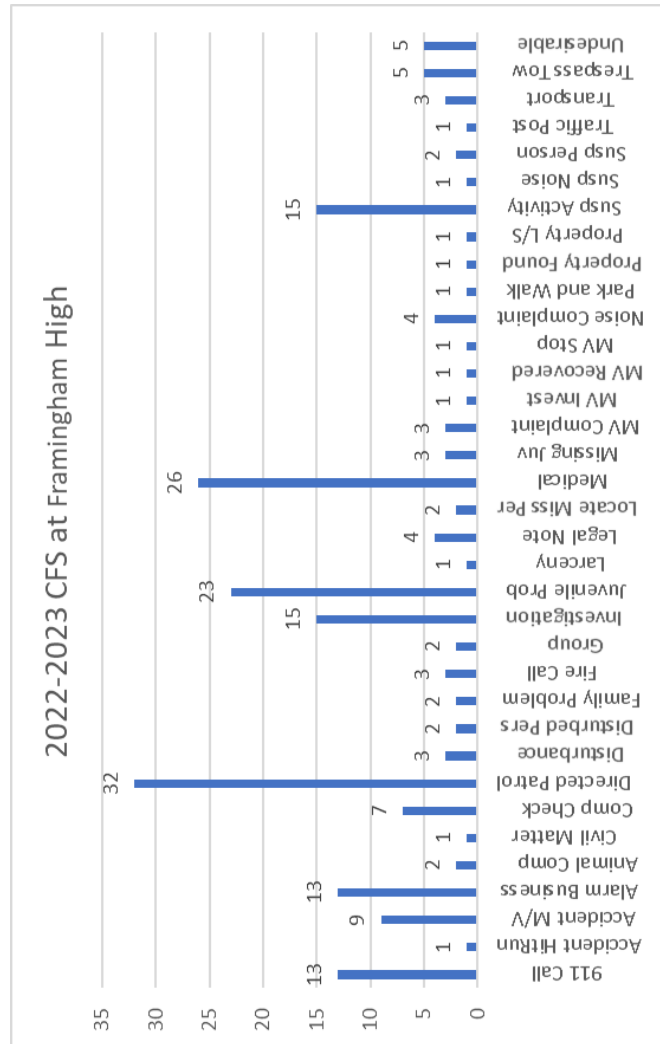

Nature	Count of Reports
DISTURBED PERS	2
JUVENILE PROB	2
Grand Total	4

Arrests	Summons
0	0

Framingham High School 115 A St

Nature	Count of CFS
911 Call	13
Accident HitRun	1
Accident M/V	9
Alarm Business	13
Animal Comp	2
Civil Matter	1
Comp Check	7
Directed Patrol	32
Disturbance	3
Disturbed Pers	2
Family Problem	2
Fire Call	3
Group	2
Investigation	15
Juvenile Prob	23
Larceny	1
Legal Note	4
Locate Miss Per	2
Medical	26
Missing Juv	3
MV Complaint	3
MV Invest	1
MV Recovered	1
MV Stop	1
Noise Complaint	4
Park and Walk	1
Property Found	1
Property L/S	1
Susp Activity	15
Susp Noise	1
Susp Person	2
Traffic Post	1
Transport	3
Trespass Tow	5
Undesirable	5
Grand Total	209