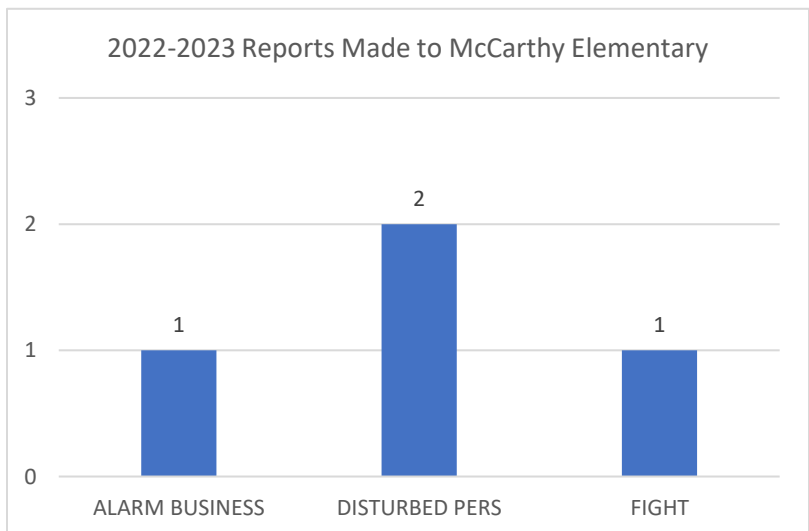

Arrests	Summons
0	5