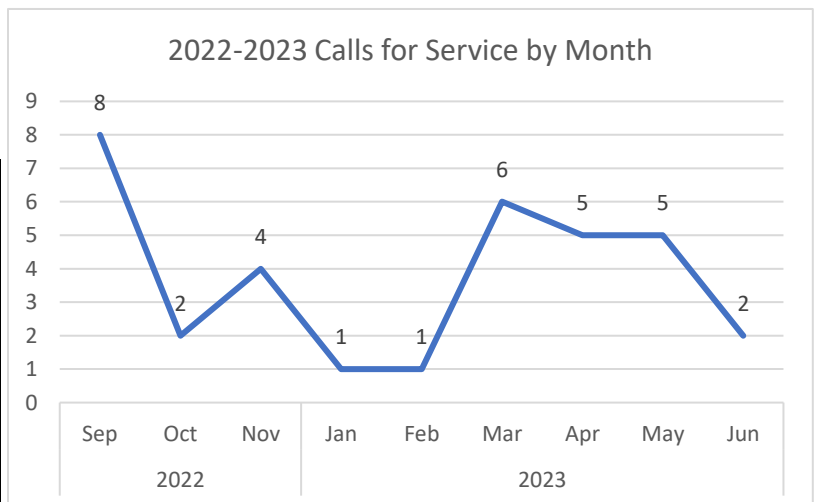

Nature	Count of Reports
ALARM BUSINESS	6
JUVENILE PROB	1
MV STOP	1
PROPERTY FOUND	1
WELL BEING CH	1
Grand Total	10