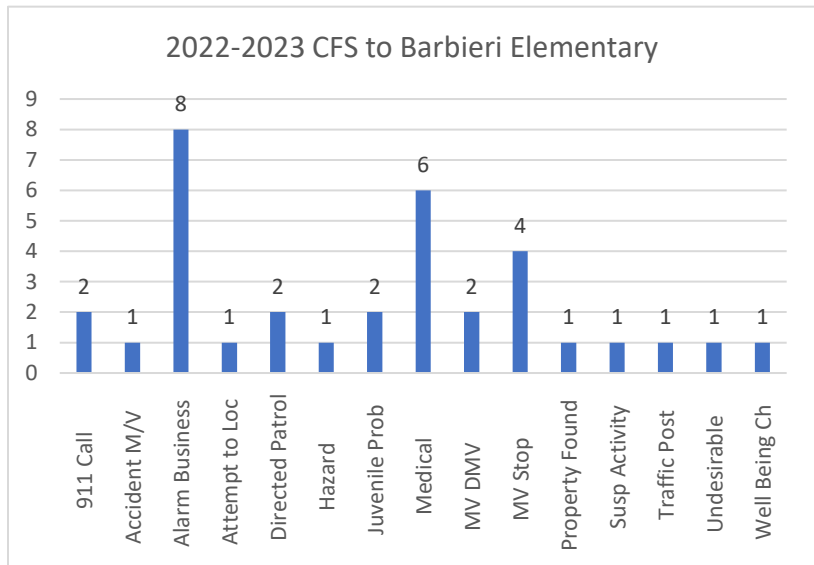

Barbieri Elementary School 100 Dudley Rd

Nature	Count of CFS
911 Call	2
Accident M/V	1
Alarm Business	8
Attempt to Loc	1
Directed Patrol	2
Hazard	1
Juvenile Prob	2
Medical	6
MV DMV	2
MV Stop	4
Property Found	1
Susp Activity	1
Traffic Post	1
Undesirable	1
Well Being Ch	1
Grand Total	34