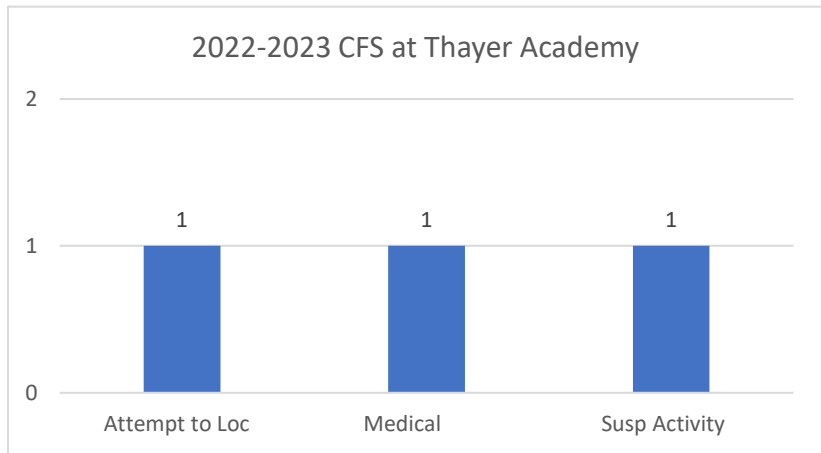

Nature	Count of Reports
ACCIDENT M/V	1
ALARM BUSINESS	1
CIVIL MATTER	1
DISTURBED PERS	4
INVESTIGATION	2
JUVENILE PROB	4
MEDICAL	1
Grand Total	14

Arrests	Summons
0	0

Thayer Academy
50 Lawrence St

Nature	Count of CFS
Attempt to Loc	1
Medical	1
Susp Activity	1
Grand Total	3