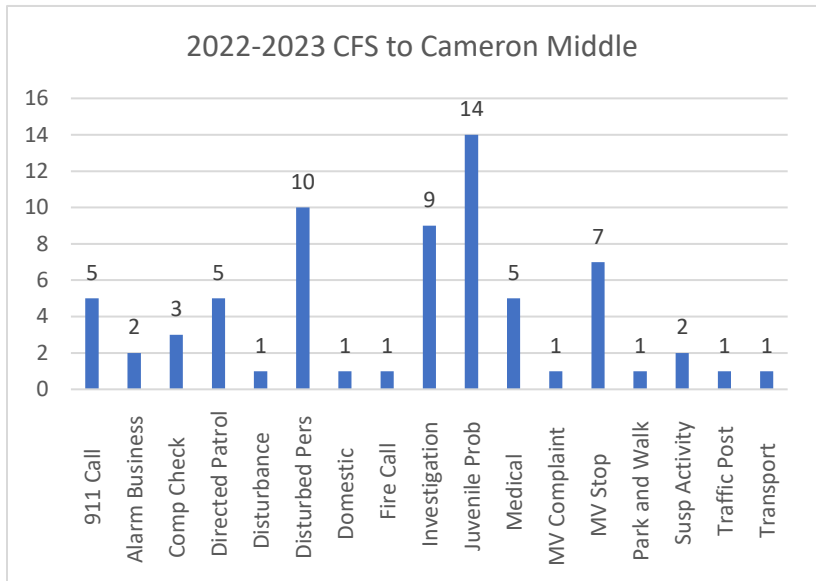

Nature	Count of Reports
DISTURBED PERS	2
JUVENILE PROB	2
VIOLATION	1
Grand Total	5

Arrests	Summons
1	0

Cameron Middle School 215 Elm St

Nature	Count of CFS
911 Call	5
Alarm Business	2
Comp Check	3
Directed Patrol	5
Disturbance	1
Disturbed Pers	10
Domestic	1
Fire Call	1
Investigation	9
Juvenile Prob	14
Medical	5
MV Complaint	1
MV Stop	7
Park and Walk	1
Susp Activity	2
Traffic Post	1
Transport	1
Grand Total	69