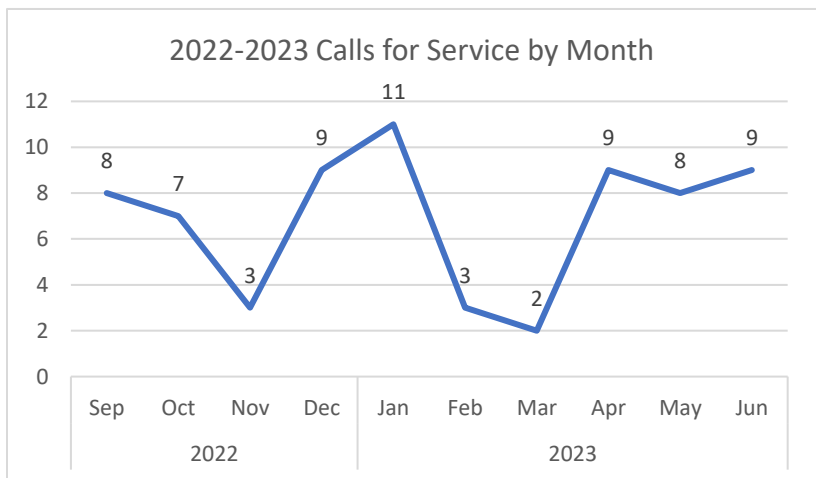

Nature	Count of Reports
ALARM BUSINESS	2
CANCEL NUMBER	1
DISTURBED PERS	8
DOMESTIC	1
INVESTIGATION	10
JUVENILE PROB	11
Grand Total	33