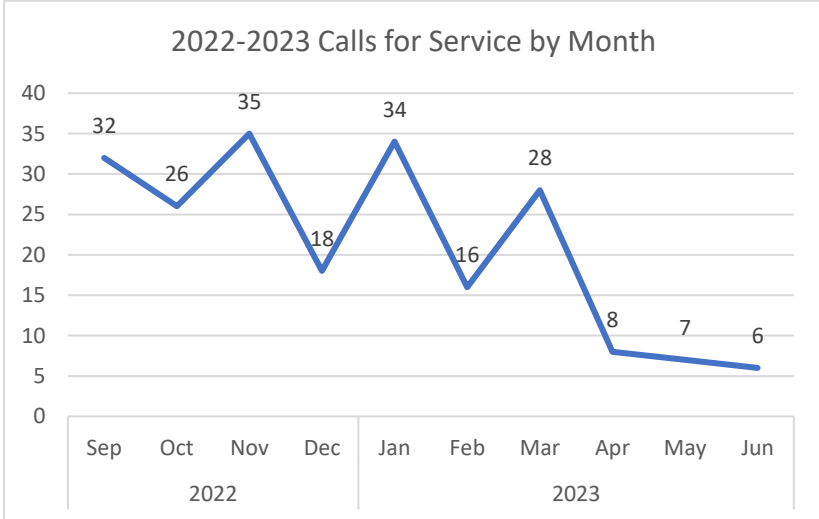

Nature	Count of Reports
DISTURBED PERS	2
JUVENILE PROB	2
Grand Total	4

Arrests	Summons
0	0