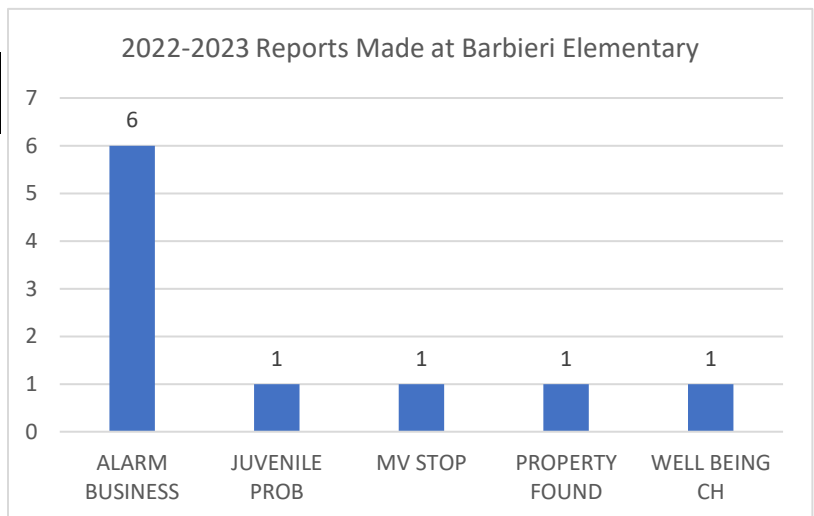

Arrests	Summons
0	1 (Traffic)