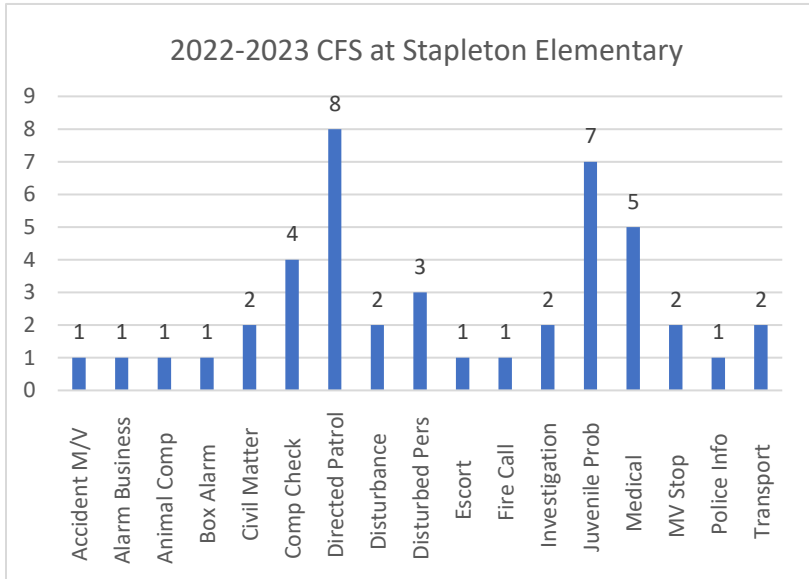

Nature	Count of Reports
ACCIDENT M/V	1
ALARM BUSINESS	1
INVESTIGATION	1
JUVENILE PROB	1
MV INVEST	1
Grand Total	5

Arrests	Summons
0	2 (Traffic)

Stapleton Elementary

25 Elm St

Nature	Count of CFS
Accident M/V	1
Alarm Business	1
Animal Comp	1
Box Alarm	1
Civil Matter	2
Comp Check	4
Directed Patrol	8
Disturbance	2
Disturbed Pers	3
Escort	1
Fire Call	1
Investigation	2
Juvenile Prob	7
Medical	5
MV Stop	2
Police Info	1
Transport	2
Grand Total	44