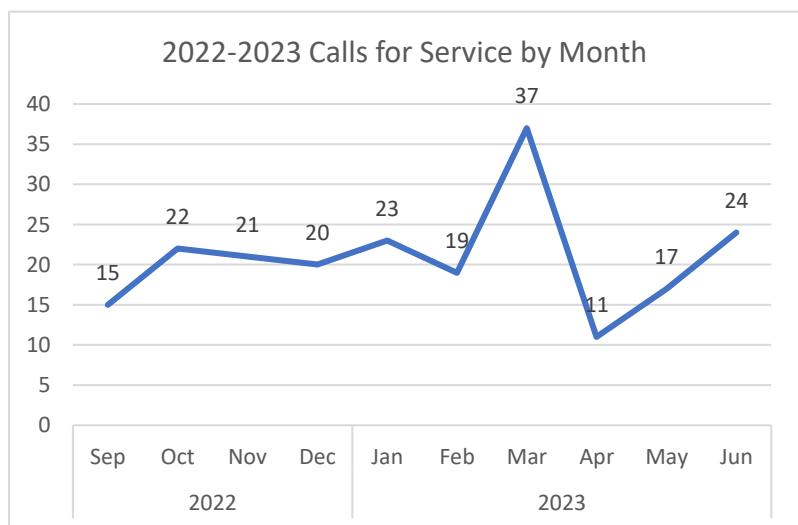

Nature	Count of Reports
DISTURBED PERS	2
JUVENILE PROB	2
Grand Total	4

Arrests	Summons
0	0

Framingham High School 115 A St

Nature	Count of CFS
911 Call	13
Accident HitRun	1
Accident M/V	9
Alarm Business	13
Animal Comp	2
Civil Matter	1
Comp Check	7
Directed Patrol	32
Disturbance	3
Disturbed Pers	2
Family Problem	2
Fire Call	3
Group	2
Investigation	15
Juvenile Prob	23
Larceny	1
Legal Note	4
Locate Miss Per	2
Medical	26
Missing Juv	3
MV Complaint	3
MV Invest	1
MV Recovered	1
MV Stop	1
Noise Complaint	4
Park and Walk	1
Property Found	1
Property L/S	1
Susp Activity	15
Susp Noise	1
Susp Person	2
Traffic Post	1
Transport	3
Trespass Tow	5
Undesirable	5
Grand Total	209