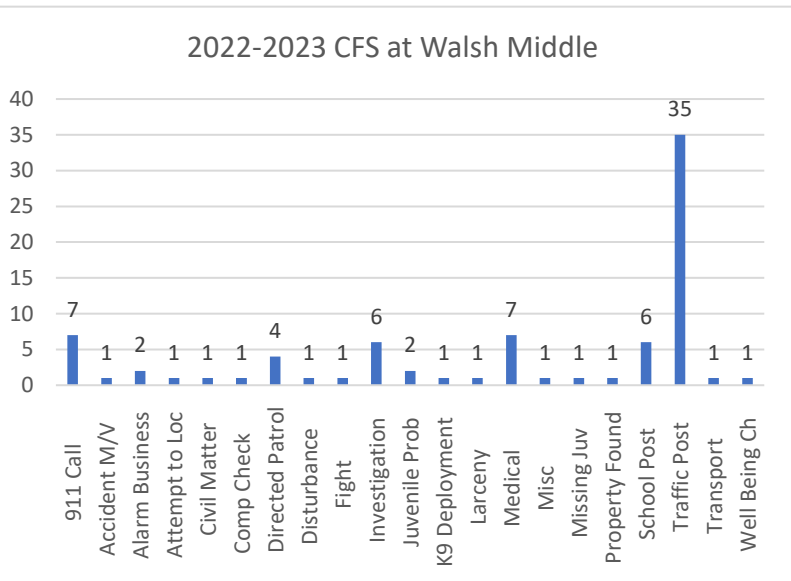

Walsh Middle School

301 Brook St

Nature	Count of CFS
911 Call	7
Accident M/V	1
Alarm Business	2
Attempt to Loc	1
Civil Matter	1
Comp Check	1
Directed Patrol	4
Disturbance	1
Fight	1
Investigation	6
Juvenile Prob	2
K9 Deployment	1
Larceny	1
Medical	7
Misc	1
Missing Juv	1
Property Found	1
School Post	6
Traffic Post	35
Transport	1
Well Being Ch	1
Grand Total	82