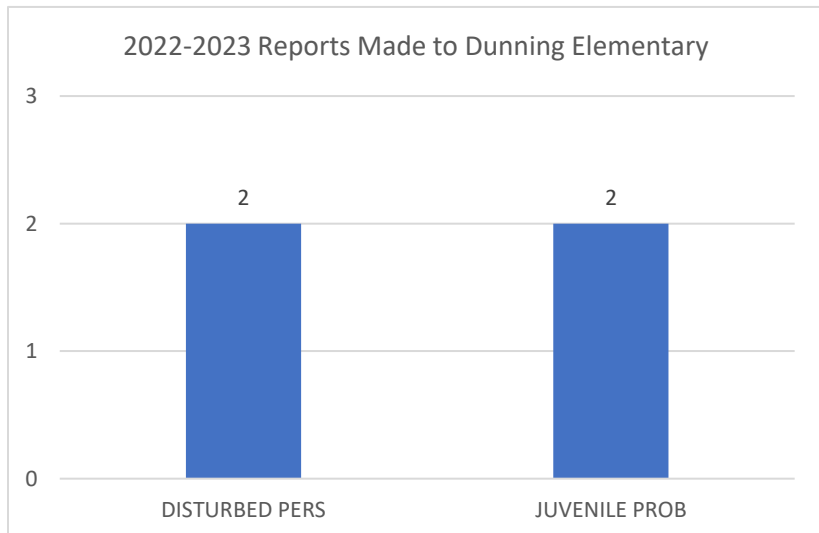

Dunning Elementary

48 Frost St

Nature	Count of CFS
911 Call	2
Directed Patrol	2
Disturbed Pers	2
Juvenile Prob	3
Medical	6
MV Stop	8
Park and Walk	1
School Post	184
Traffic Post	1
Violation	1
Grand Total	210

Nature	Count of Reports
DISTURBED PERS	2
JUVENILE PROB	2
Grand Total	4

Arrests	Summons
0	0