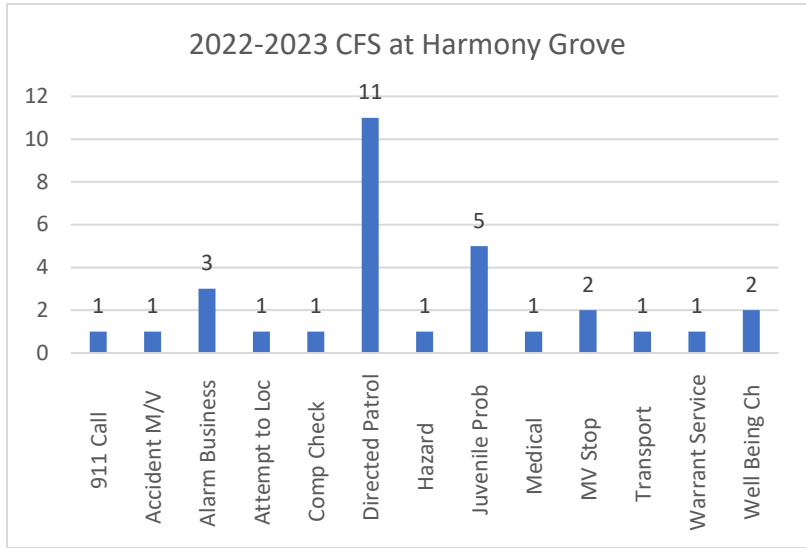

Harmony Grove Elementary

169 Leland St

Nature	Count of CFS
911 Call	1
Accident M/V	1
Alarm Business	3
Attempt to Loc	1
Comp Check	1
Directed Patrol	11
Hazard	1
Juvenile Prob	5
Medical	1
MV Stop	2
Transport	1
Warrant Service	1
Well Being Ch	2
Grand Total	31