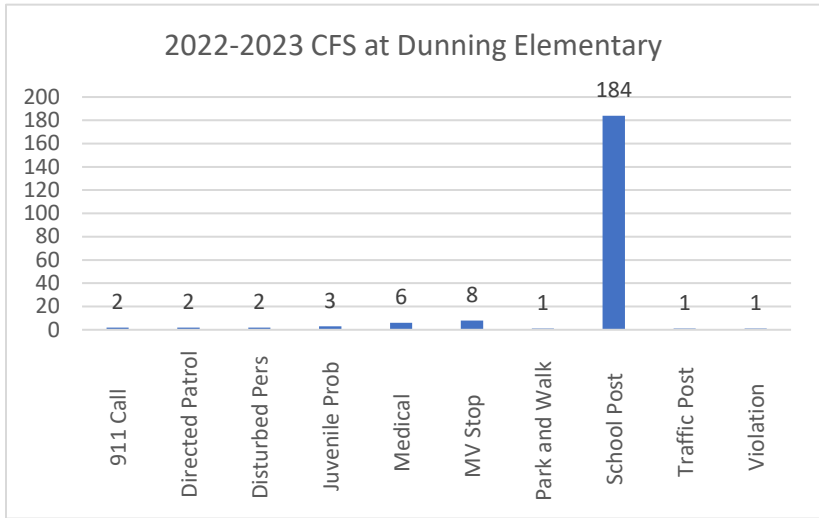

Nature	Count of Reports
ALARM BUSINESS	2
CANCEL NUMBER	1
DISTURBED PERS	8
DOMESTIC	1
INVESTIGATION	10
JUVENILE PROB	11
Grand Total	33

Arrests	Summons
1	0

Dunning Elementary

48 Frost St

Nature	Count of CFS
911 Call	2
Directed Patrol	2
Disturbed Pers	2
Juvenile Prob	3
Medical	6
MV Stop	8
Park and Walk	1
School Post	184
Traffic Post	1
Violation	1
Grand Total	210