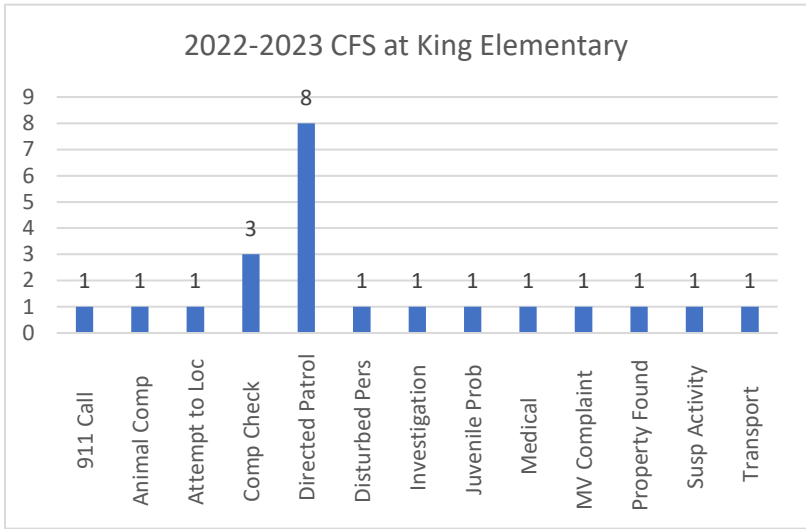

King Elementary
454 Water St

Nature	Count of CFS
911 Call	1
Animal Comp	1
Attempt to Loc	1
Comp Check	3
Directed Patrol	8
Disturbed Pers	1
Investigation	1
Juvenile Prob	1
Medical	1
MV Complaint	1
Property Found	1
Susp Activity	1
Transport	1
Grand Total	22