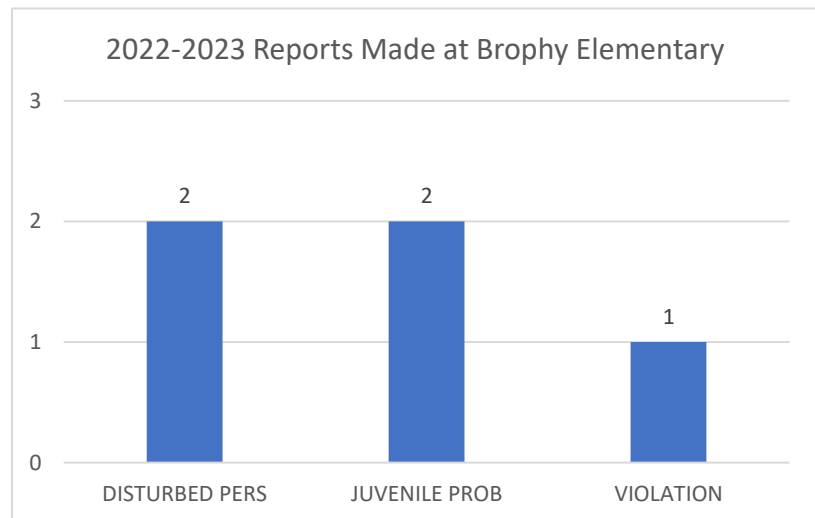

Arrests	Summons
1	0