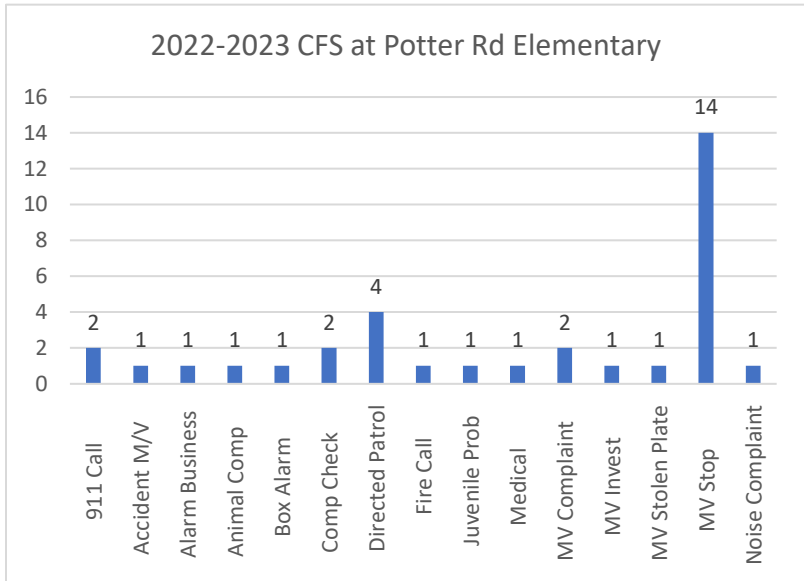

Nature	Count of Reports
ALARM BUSINESS	1
DISTURBED PERS	2
FIGHT	1
Grand Total	4

Arrests	Summons
0	5

Potter Road Elementary

492 Potter Rd

Nature	Count of CFS
911 Call	2
Accident M/V	1
Alarm Business	1
Animal Comp	1
Box Alarm	1
Comp Check	2
Directed Patrol	4
Fire Call	1
Juvenile Prob	1
Medical	1
MV Complaint	2
MV Invest	1
MV Stolen Plate	1
MV Stop	14
Noise Complaint	1
Grand Total	34