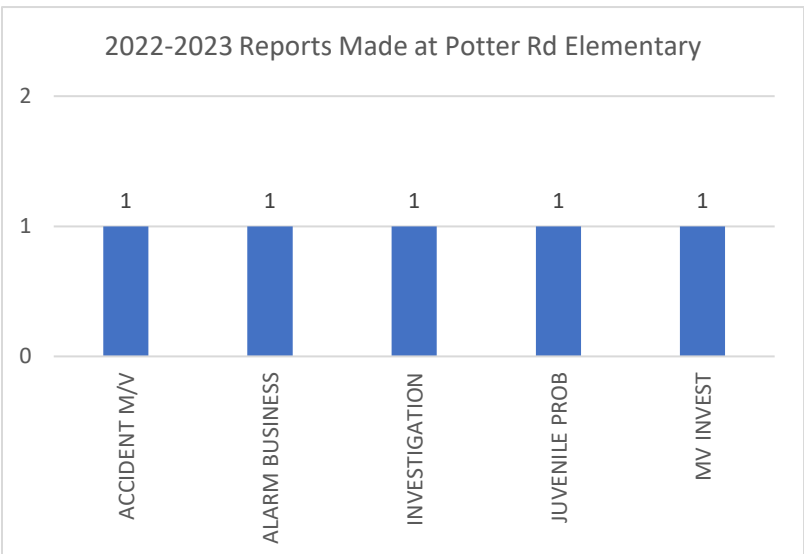

Arrests	Summons
0	2 (Traffic)