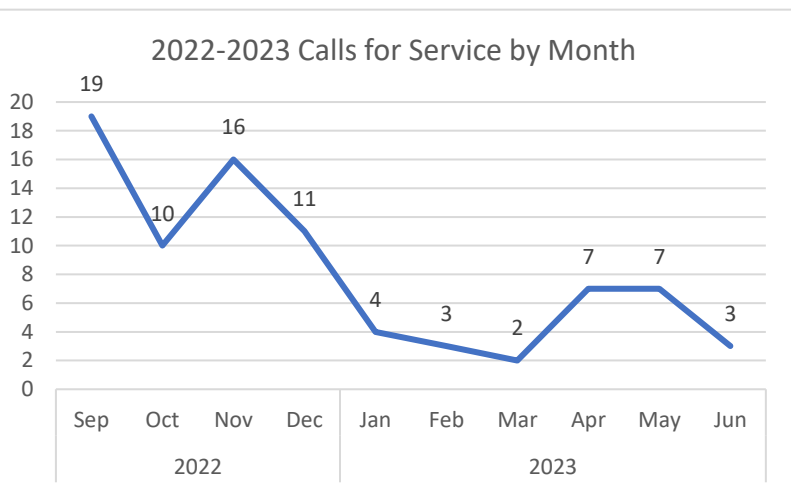

Nature	Count of Reports
ALARM BUSINESS	1
FIGHT	1
INVESTIGATION	6
JUVENILE PROB	2
K9 DEPLOYMENT	1
MISSING JUV	1
PROPERTY FOUND	1
PROPERTY L/S	1
Grand Total	14