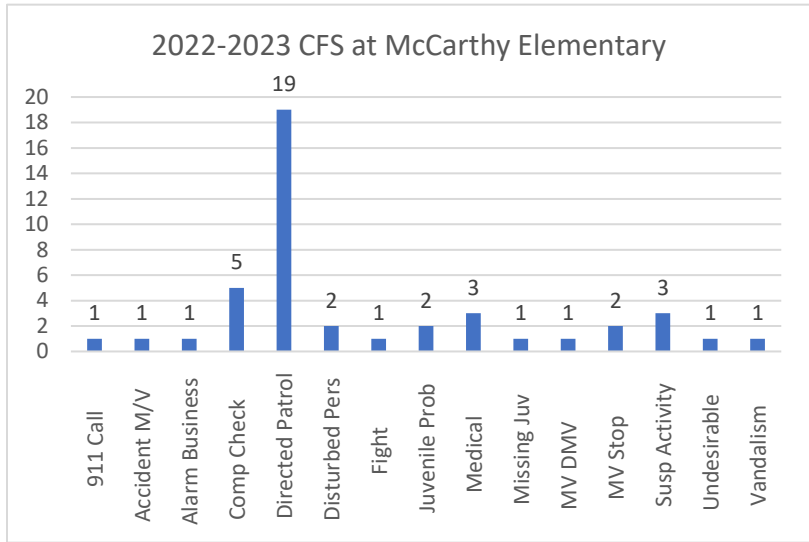

Nature	Count of Reports
DISTURBED PERS	1
INVESTIGATION	1
JUVENILE PROB	1
MEDICAL	1
PROPERTY FOUND	1
Grand Total	5

Arrests	Summons
0	0

McCarthy Elementary 8 Flagg Dr

Nature	Count of CFS
911 Call	1
Accident M/V	1
Alarm Business	1
Comp Check	5
Directed Patrol	19
Disturbed Pers	2
Fight	1
Juvenile Prob	2
Medical	3
Missing Juv	1
MV DMV	1
MV Stop	2
Susp Activity	3
Undesirable	1
Vandalism	1
Grand Total	44