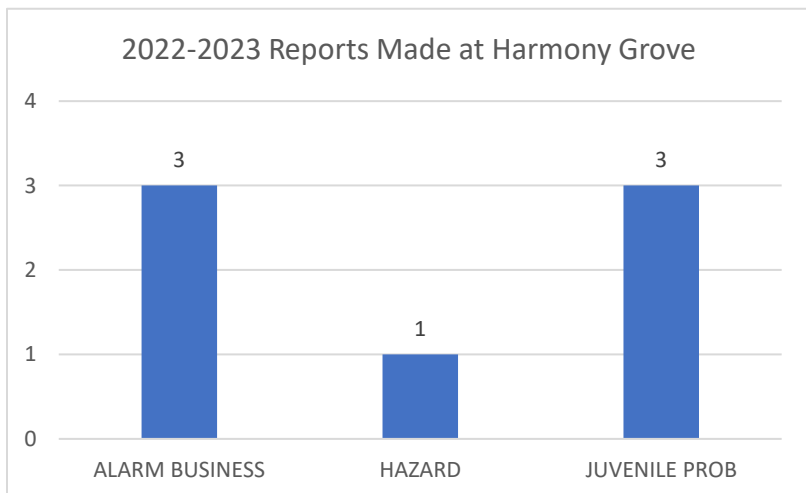

Harmony Grove Elementary

169 Leland St

Nature	Count of CFS
911 Call	1
Accident M/V	1
Alarm Business	3
Attempt to Loc	1
Comp Check	1
Directed Patrol	11
Hazard	1
Juvenile Prob	5
Medical	1
MV Stop	2
Transport	1
Warrant Service	1
Well Being Ch	2
Grand Total	31

Nature	Count of Reports
ALARM BUSINESS	3
HAZARD	1
JUVENILE PROB	3
Grand Total	7

Arrests	Summons
0	0