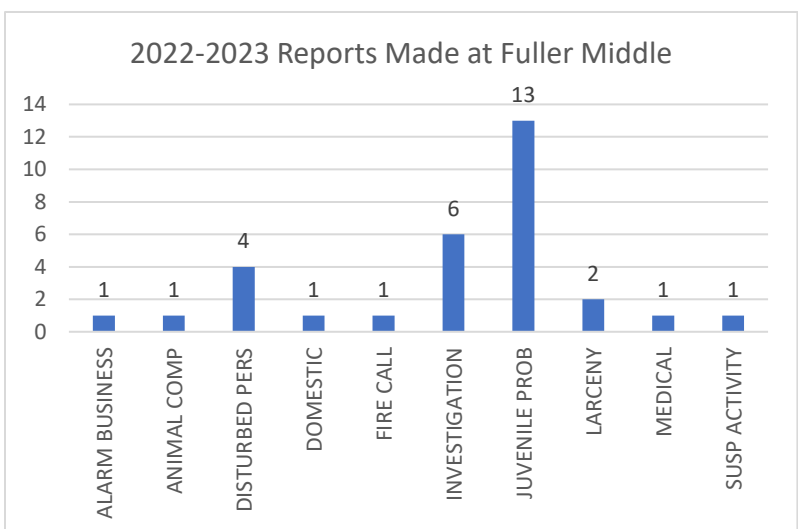

Nature	Count of Reports
ALARM BUSINESS	1
ANIMAL COMP	1
DISTURBED PERS	4
DOMESTIC	1
FIRE CALL	1
INVESTIGATION	6
JUVENILE PROB	13
LARCENY	2
MEDICAL	1
SUSP ACTIVITY	1
Grand Total	31