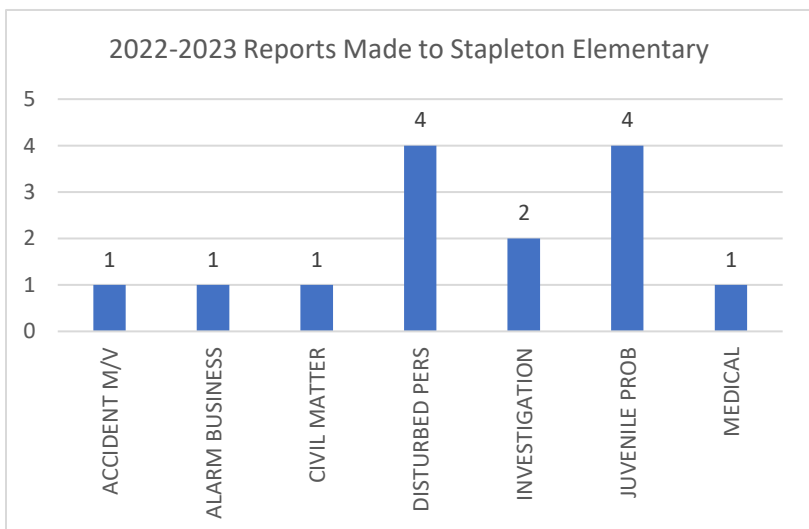

Arrests	Summons
0	0