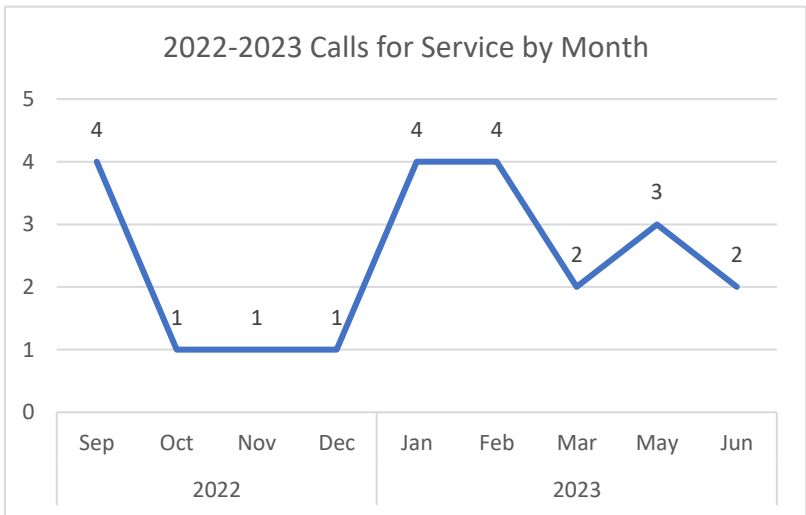

Nature	Count of Reports
DISTURBED PERS	1
INVESTIGATION	1
JUVENILE PROB	1
MEDICAL	1
PROPERTY FOUND	1
Grand Total	5