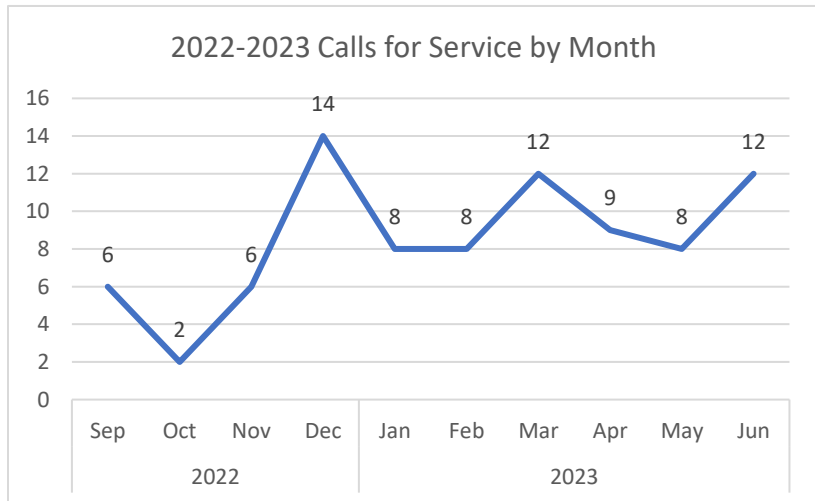

Nature	Count of Reports
DISTURBED PERS	2
JUVENILE PROB	2
VIOLATION	1
Grand Total	5