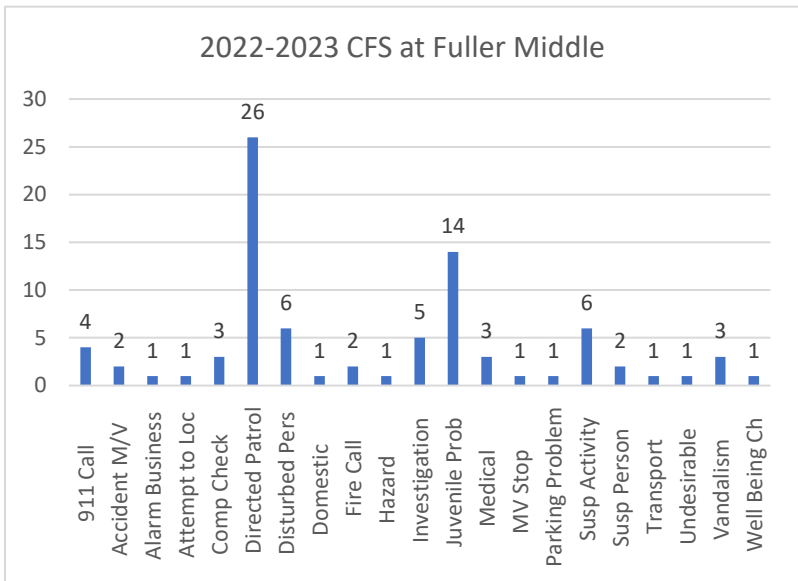

Fuller Middle School
31 Flag Dr

Nature	Count of CFS
911 Call	4
Accident M/V	2
Alarm Business	1
Attempt to Loc	1
Comp Check	3
Directed Patrol	26
Disturbed Pers	6
Domestic	1
Fire Call	2
Hazard	1
Investigation	5
Juvenile Prob	14
Medical	3
MV Stop	1
Parking Problem	1
Susp Activity	6
Susp Person	2
Transport	1
Undesirable	1
Vandalism	3
Well Being Ch	1
Grand Total	85