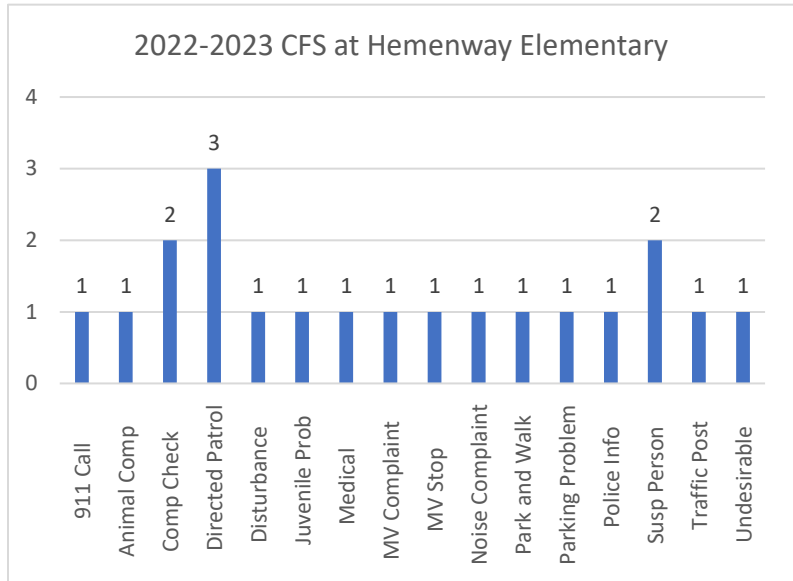

Nature	Count of Reports
ALARM BUSINESS	3
HAZARD	1
JUVENILE PROB	3
Grand Total	7

Arrests	Summons
0	0

Hemenway Elementary 729 Water St

Nature	Count of CFS
911 Call	1
Animal Comp	1
Comp Check	2
Directed Patrol	3
Disturbance	1
Juvenile Prob	1
Medical	1
MV Complaint	1
MV Stop	1
Noise Complaint	1
Park and Walk	1
Parking Problem	1
Police Info	1
Susp Person	2
Traffic Post	1
Undesirable	1
Grand Total	20