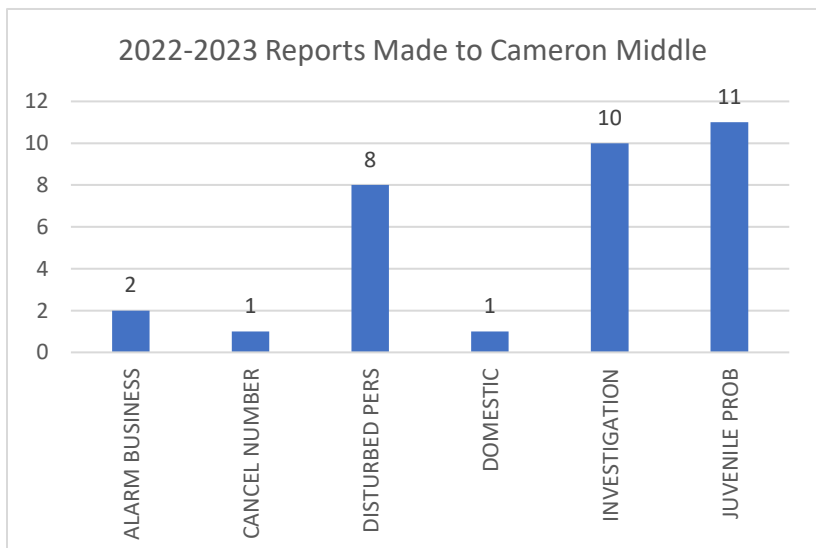

Arrests	Summons
1	0