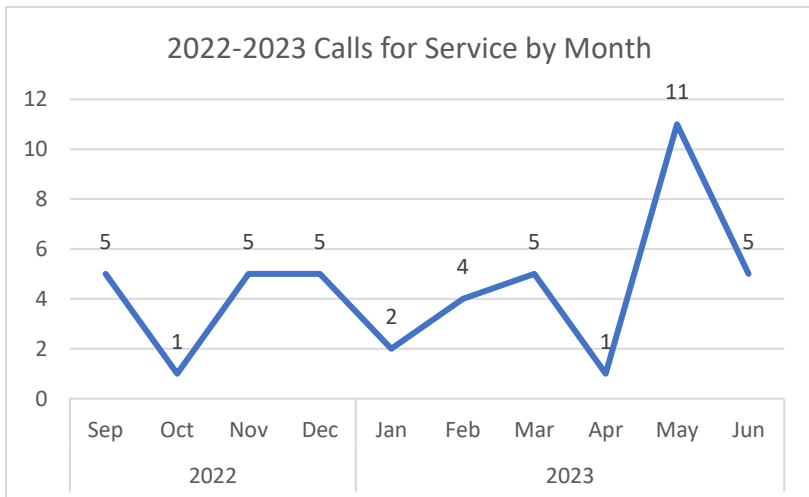

Nature	Count of Reports
ACCIDENT M/V	1
ALARM BUSINESS	1
CIVIL MATTER	1
DISTURBED PERS	4
INVESTIGATION	2
JUVENILE PROB	4
MEDICAL	1
Grand Total	14