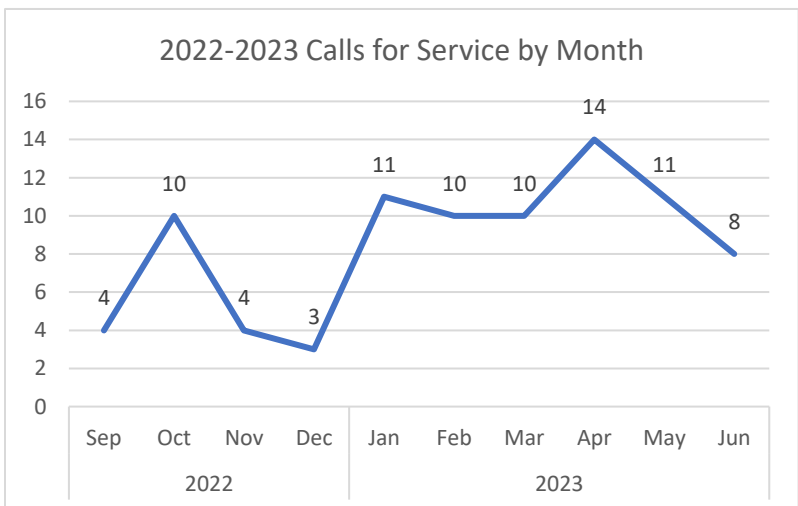

Fuller Middle School
31 Flag Dr

Nature	Count of CFS
911 Call	4
Accident M/V	2
Alarm Business	1
Attempt to Loc	1
Comp Check	3
Directed Patrol	26
Disturbed Pers	6
Domestic	1
Fire Call	2
Hazard	1
Investigation	5
Juvenile Prob	14
Medical	3
MV Stop	1
Parking Problem	1
Susp Activity	6
Susp Person	2
Transport	1
Undesirable	1
Vandalism	3
Well Being Ch	1
Grand Total	85