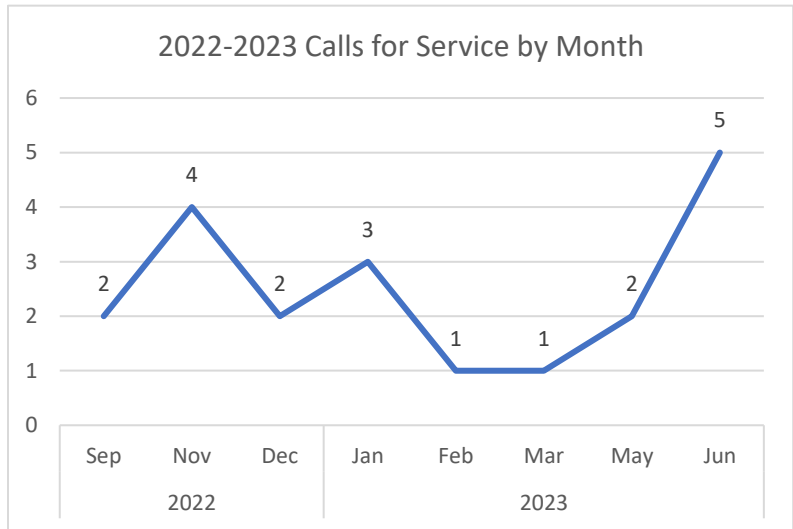

Arrests	Summons
0	0