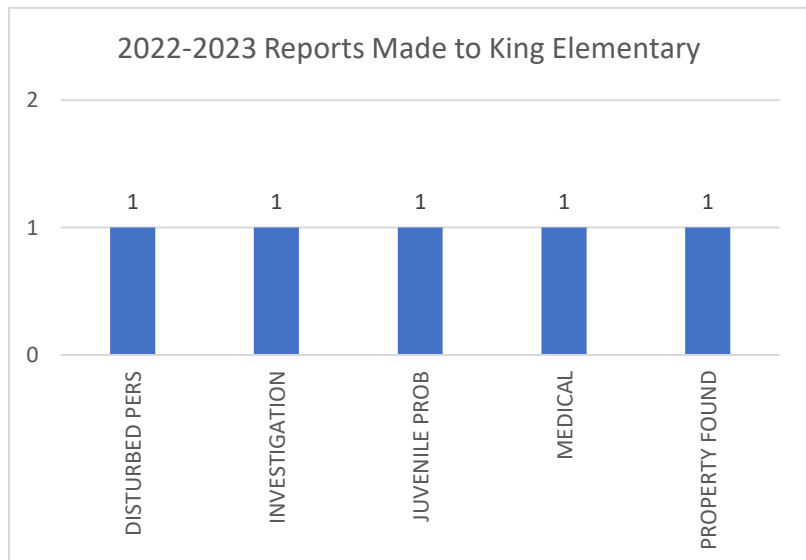

Arrests	Summons
0	0