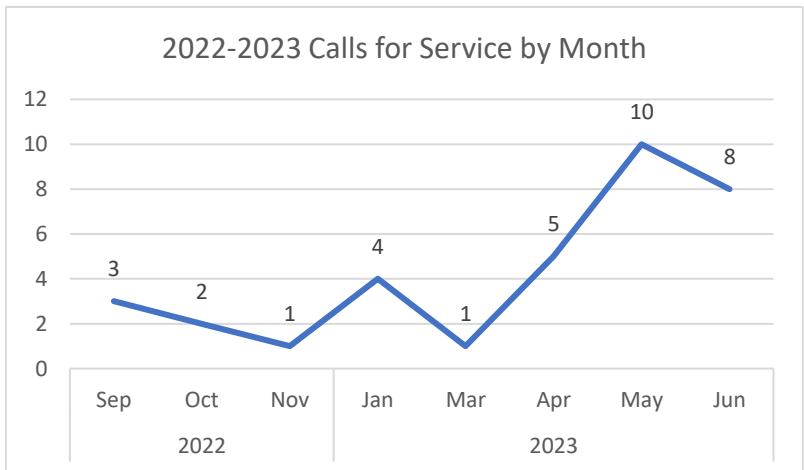

Nature	Count of Reports
ACCIDENT M/V	1
ALARM BUSINESS	1
INVESTIGATION	1
JUVENILE PROB	1
MV INVEST	1
Grand Total	5