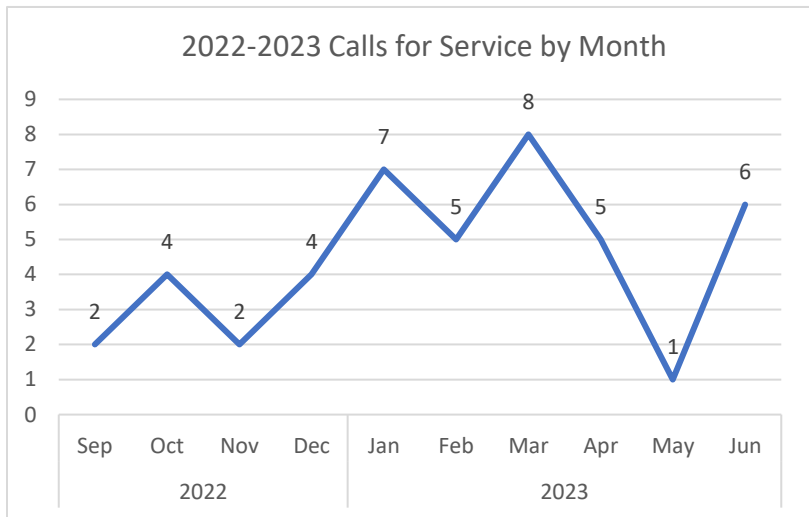

Nature	Count of Reports
ALARM BUSINESS	1
DISTURBED PERS	2
FIGHT	1
Grand Total	4