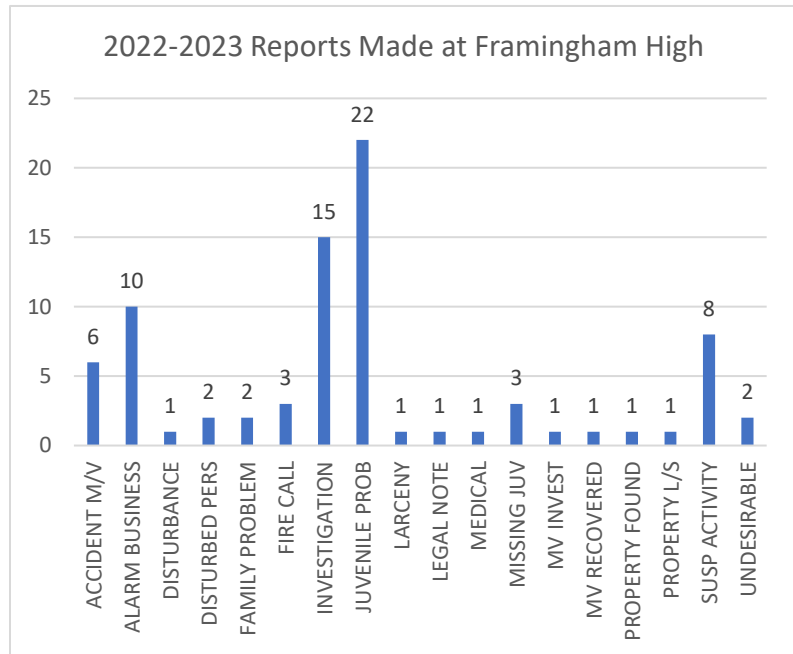

Framingham High School

Nature	Count of Reports
ACCIDENT M/V	6
ALARM BUSINESS	10
DISTURBANCE	1
DISTURBED PERS	2
FAMILY PROBLEM	2
FIRE CALL	3
INVESTIGATION	15
JUVENILE PROB	22
LARCENY	1
LEGAL NOTE	1
MEDICAL	1
MISSING JUV	3
MV INVEST	1
MV RECOVERED	1
PROPERTY FOUND	1
PROPERTY L/S	1
SUSP ACTIVITY	8
UNDESIRABLE	2
Grand Total	81

Arrests	Summons
2	15 (1 Traffic)