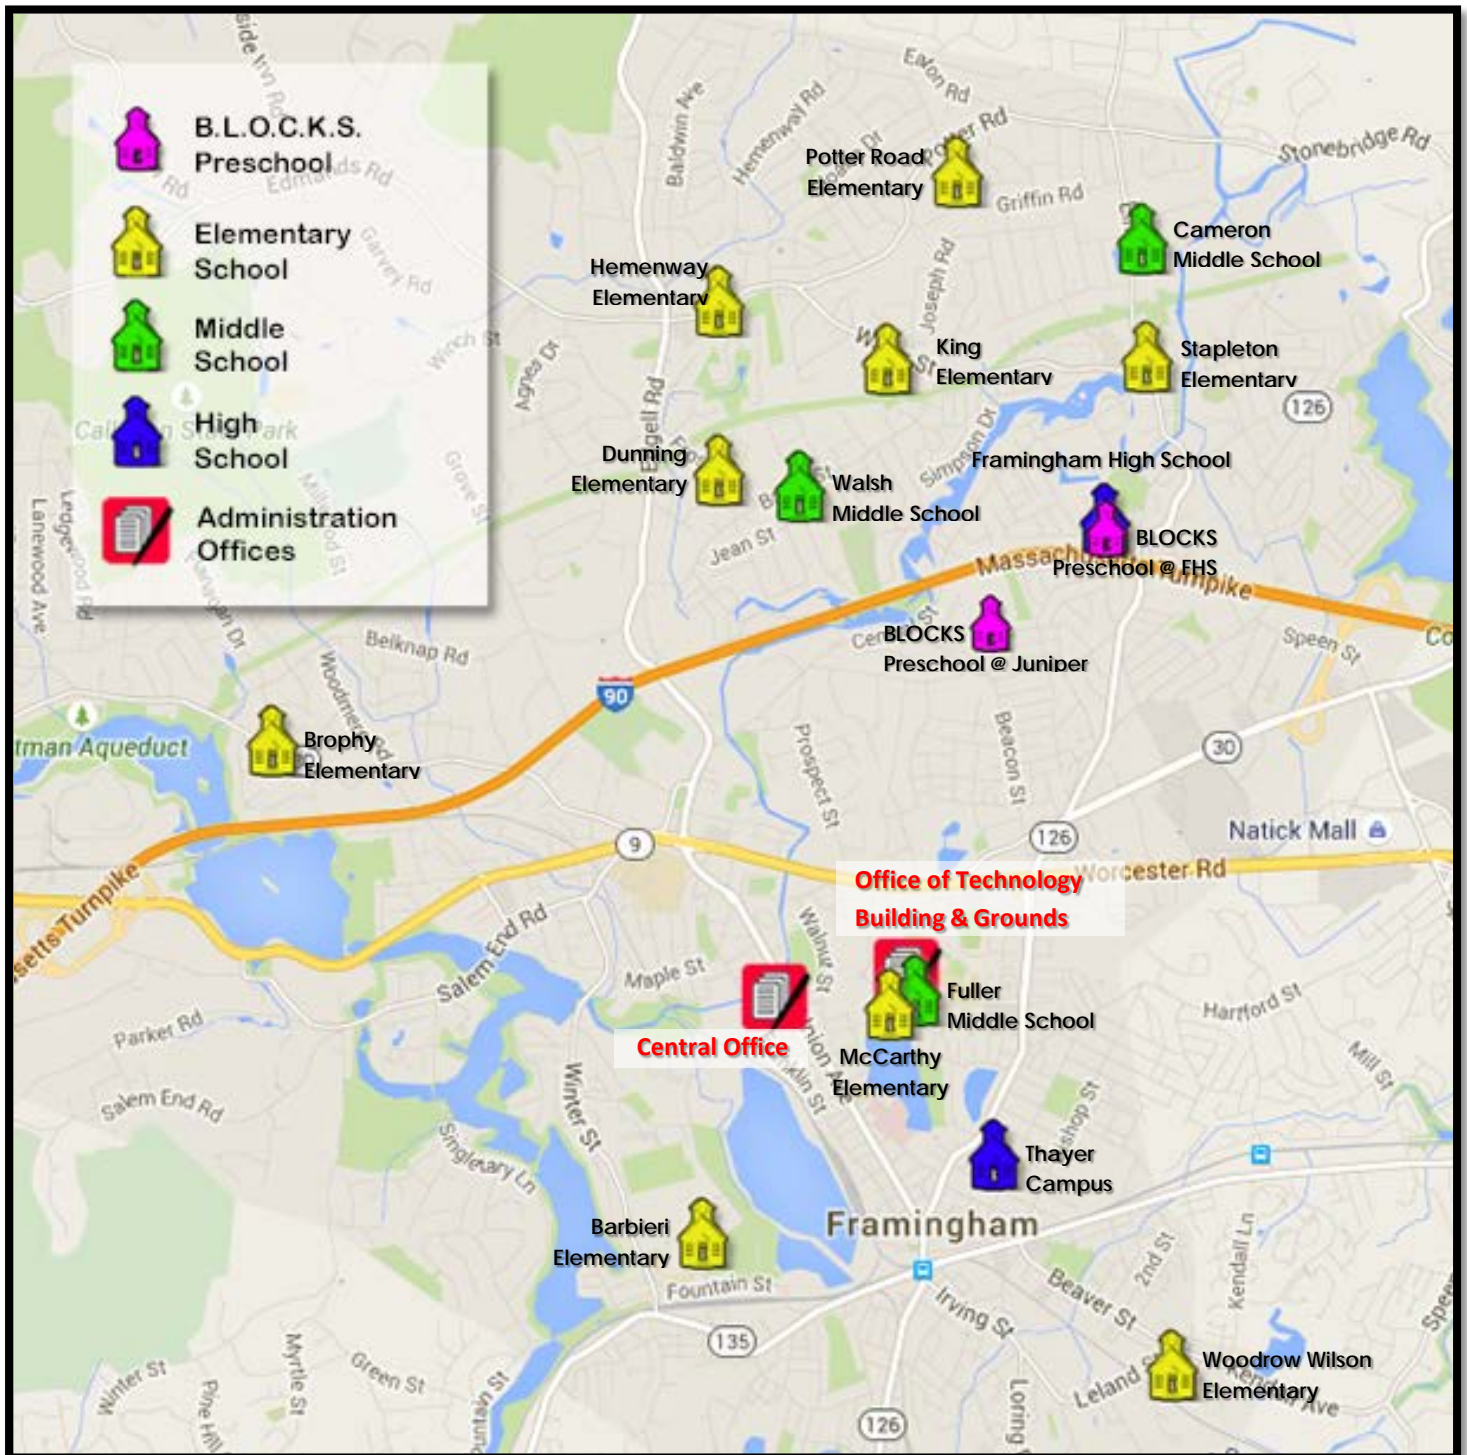

Map of FPS Schools & Offices

ELEMENTARY SCHOOLS

- Barbieri** – 100 Dudley Road
- Brophy** – 575 Pleasant Street
- Dunning** – 48 Frost Street
- Hemenway** – 729 Water Street
- King** – 454 Water Street
- McCarthy** – 8 Flagg Drive
- Potter Road** – 492 Potter Road
- Stapleton** – 25 Elm Street
- Woodrow Wilson** – 169 Leland Street

MIDDLE SCHOOLS:

- Cameron** – 215 Elm Street
- Fuller** – 31 Flagg Drive
- Walsh** – 301 Brook Street

HIGH SCHOOL:

- Framingham High** – 115 A Street
- Thayer Campus** – 50 Lawrence Street

B.L.O.C.K.S Preschool: