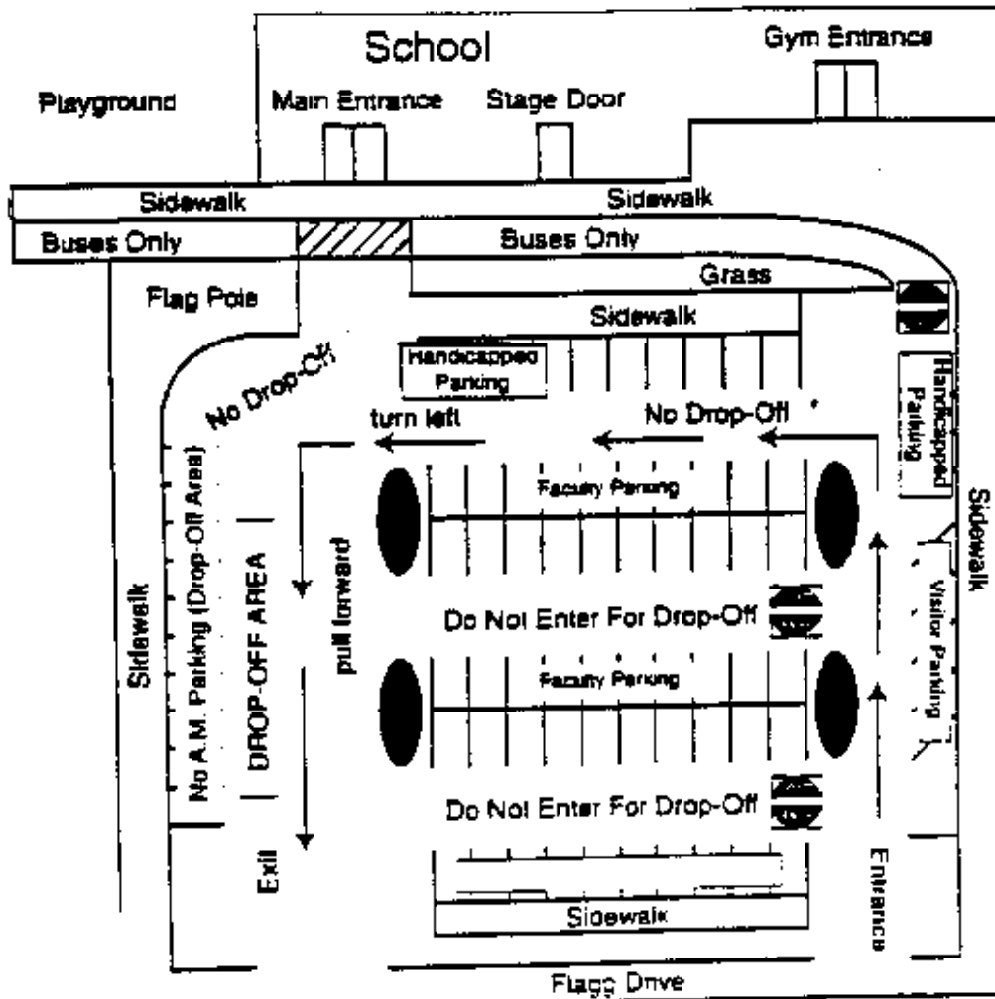

SAFETY ALERT!!!

If you drive your child to school, please follow these safety procedures:

DO'S	DO NOT'S
Do arrive between 7:50 - 8:10	Don't use the driveway directly in front of the school
Do use the drop off area only (Refer to the map below and follow the arrows)	Don't drop off or park anywhere but designated areas
Do pull your car all the way forward at the drop off area close to the parking lot exit	Don't pass other cars when dropping off
Do have children ready to exit the car from the passenger side	Don't drop off children near the 4 th /5 th grade playground

If you must park your car to help your child bring something into school, please use the parking spaces at Fuller designated for McCarthy visitors.

McCarthy Visitor Parking at Fuller